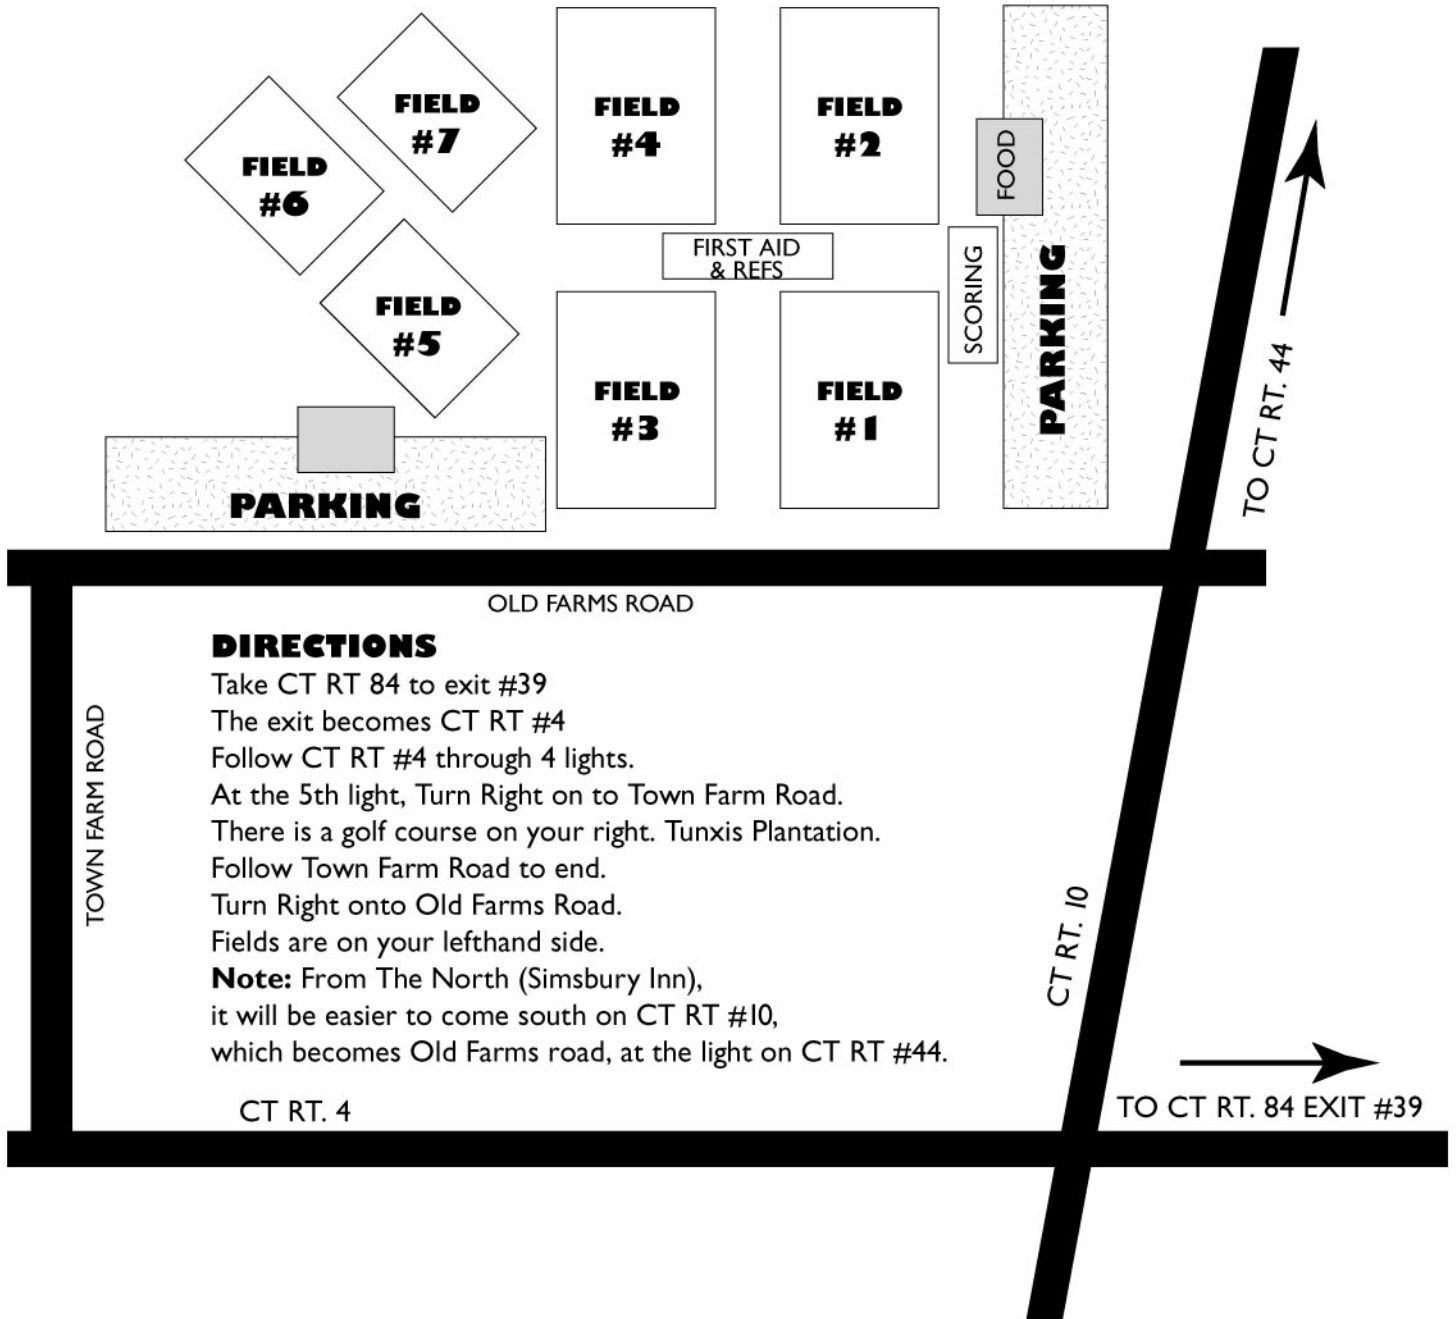

GIRLS SITE MAP & DIRECTIONS TO FISHER MEADOWS, AVON, CT

DIRECTIONS

Take CT RT 84 to exit #39

The exit becomes CT RT #4

Follow CT RT #4 through 4 lights.

At the 5th light, Turn Right on to Town Farm Road.

There is a golf course on your right. Tunxis Plantation.

Follow Town Farm Road to end.

Turn Right onto Old Farms Road.

Fields are on your lefthand side.

Note: From The North (Simsbury Inn), it will be easier to come south on CT RT #10, which becomes Old Farms road, at the light on CT RT #44.

CT RT. 4

TO CT RT. 84 EXIT #39